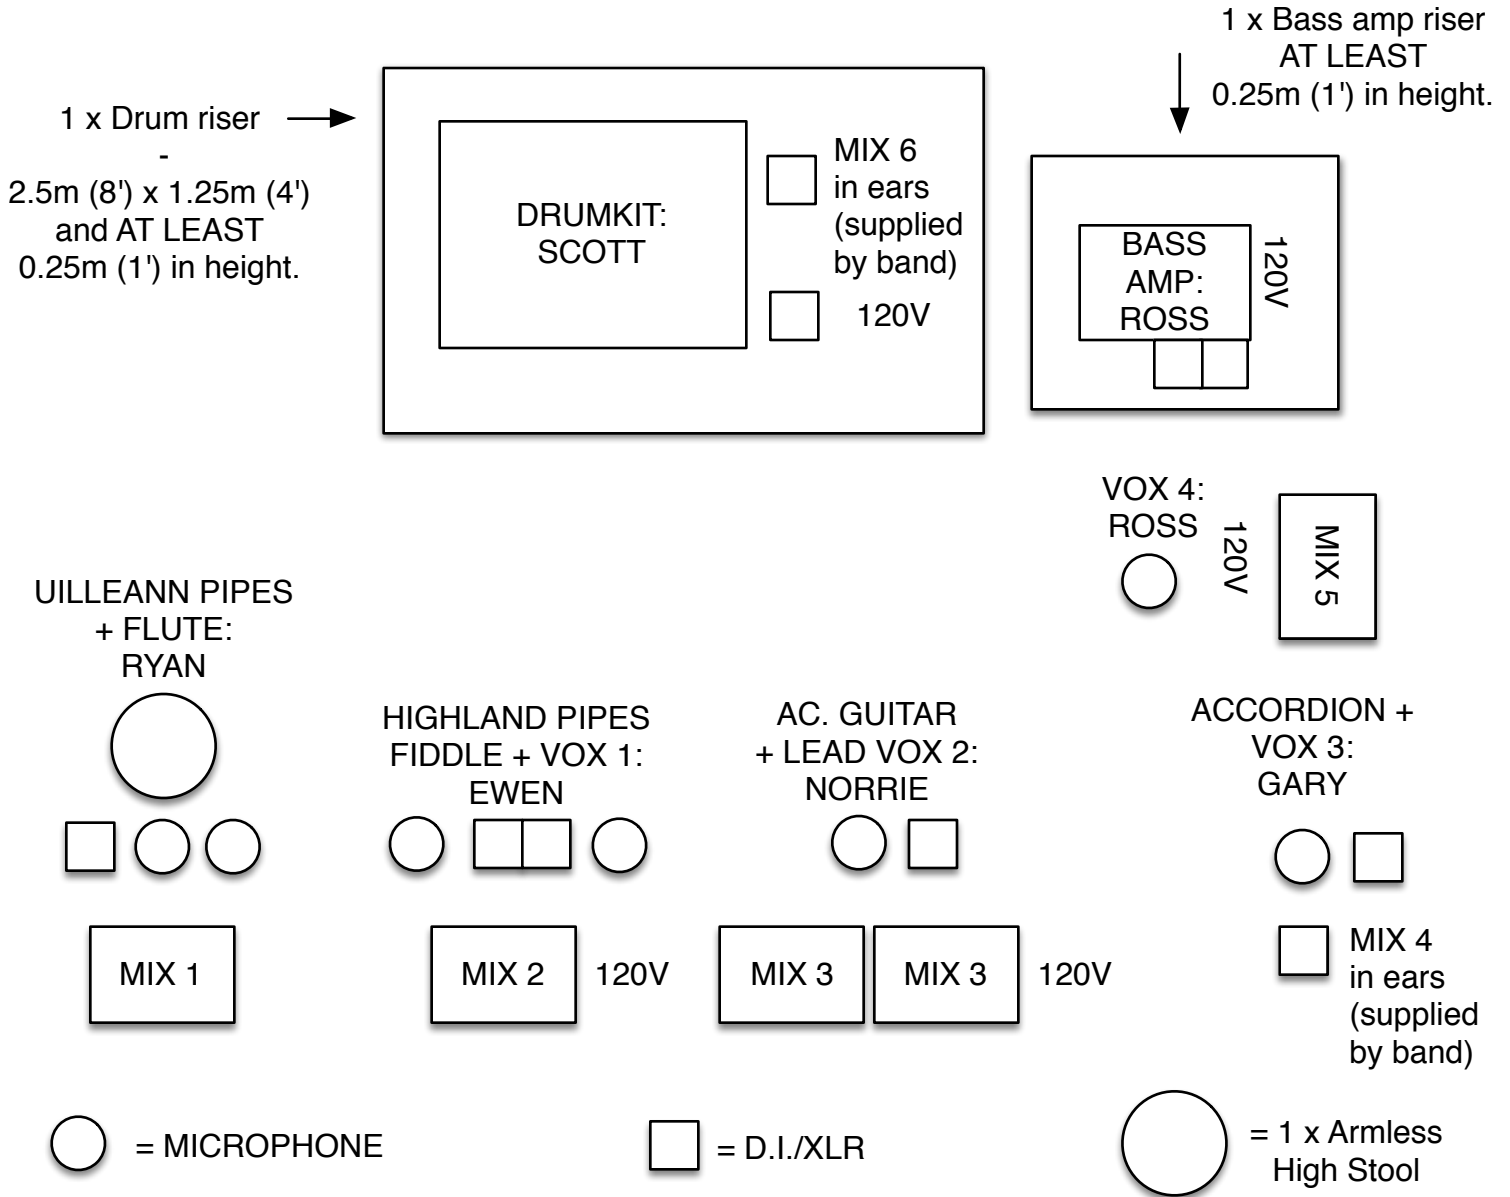

MÀN RÀN

TECHNICAL RIDER - 2014

P.A requirements:

A professional level system of reputable brand (D&B Audiotechnik, Logic Systems, L'Acoustic, Nexo etc), in full working order and arrayed to provide adequate dispersal for all audience members (including delays and in-fills where appropriate). System should be manned by at least 2 competent, sober, English-speaking engineers (1 each for FOH and Monitors).

Minimum 5 gates (Drawmer DS201/DS404) and 6 compressors (dbx 160 or similar) for inserts at F.O.H, plus three outboard effects units - 2 x reverb and 1x delay. (PCM 91, TC M-ONE, SPX 990, D-2 or similar).

We require: 5 wedges and 2 XLR feeds for in ear monitors (supplied) over no less than 6 discrete mixes, each mix with it's own 31 band graphic EQ inserted. Additional wedges and sidefill where appropriate. Again wedges should be of a reputable brand and in full working order. We also require 2 x voltage converters (step up) if possible.